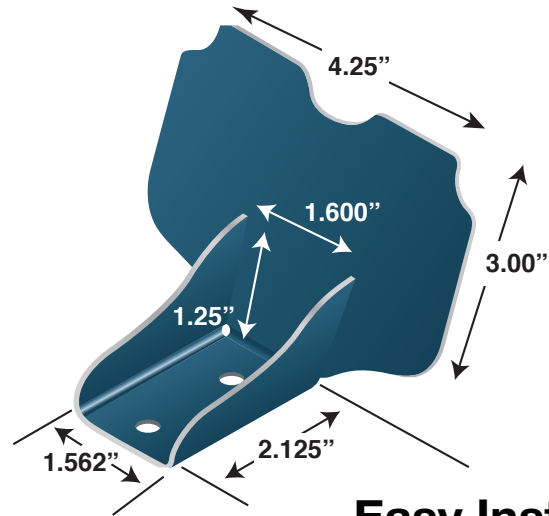

FEATURES AND BENEFITS

- Designed for through fastener metal roofs
- Material is 16 gauge 304 Stainless Steel
- Snowtrax™ are packaged 50 pieces per box
- No additional sealant is required, which saves cost & maintains a finished appearance.
- Snowtrax can be added to fastener orders to save freight costs.

SnowTrax™

Easy Installation

- Powder coat paint is standard on all Snowtrax in 28 colors as well as unpainted.
- Snow Trax design is best suited for exposed fastener metal to wood roof applications.
- EPDM rubber gasket provides maximum sealing capability when installed with Kwikseal MB Woodbinder® screws.
- Powder coat colors will be consistent from job to job with no color drift.